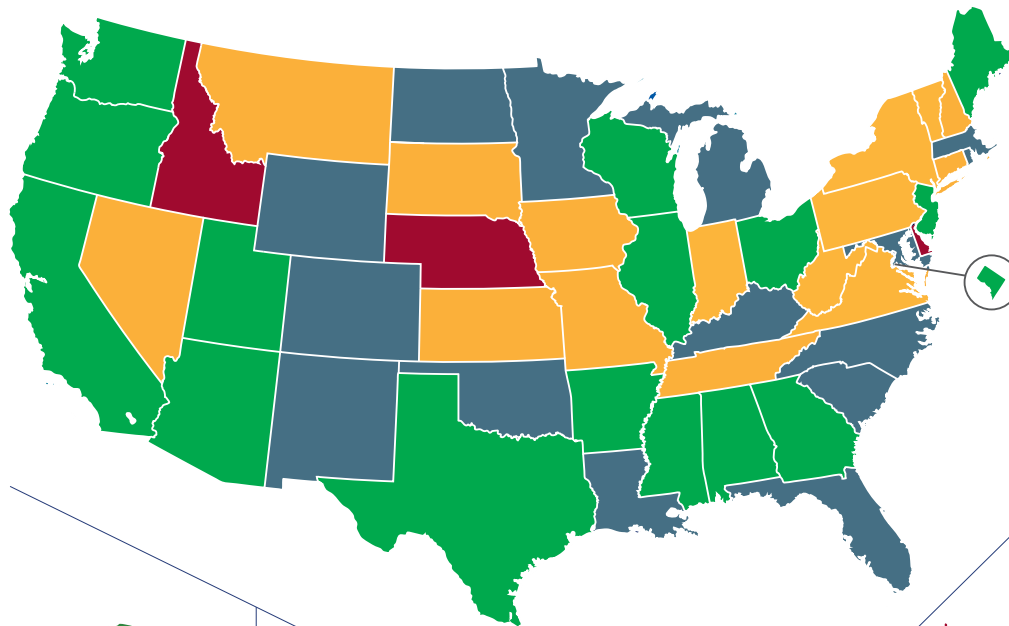

SLDS State Support Team Points of Contact

Statewide Longitudinal Data Systems Grant Program

Who Is Your State's SST Point of Contact?

U.S. DEPARTMENT OF EDUCATION

A Program of the National Center for Education Statistics at IES

The **State Support Team (SST)**, an initiative of the Statewide Longitudinal Data Systems (SLDS) Grant Program, is a group of experienced state data systems experts whose primary objective is the direct support of all states in their development and use of SLDSs. The SST assists states via webinars, working groups, best practices briefs, and on-site visits. Find your state's or territory's SST Point of Contact (PoC) below (or the index on the opposite side), and reach out for assistance. A full list of SST members including their bios is also available at <https://slds.ed.gov/#program/about-the-sst>.

For a list view of SST PoCs and contact information, please see opposite side.